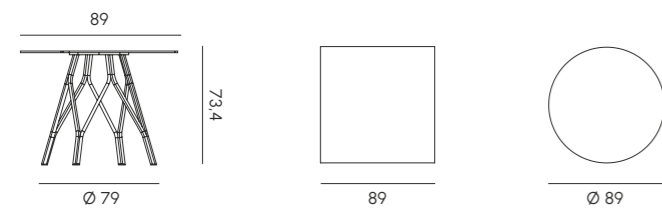

Tavolo contract 4 razze 89x89 - Ø 89
4 spokes contract table 89x89 - Ø 89