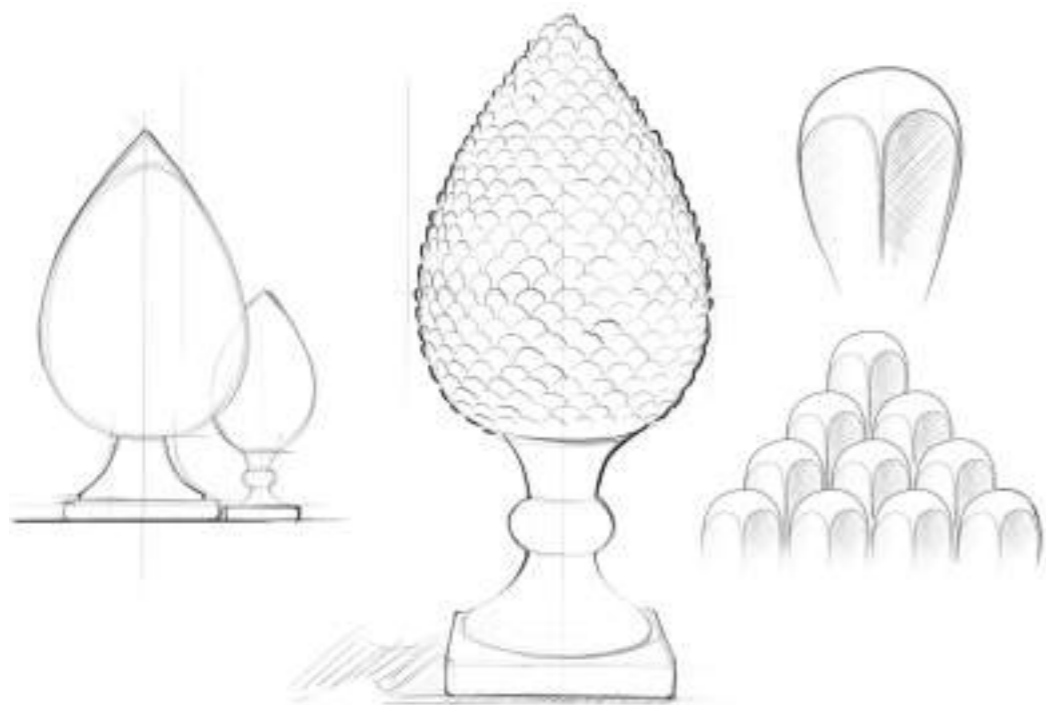

PINA

Design by More Design