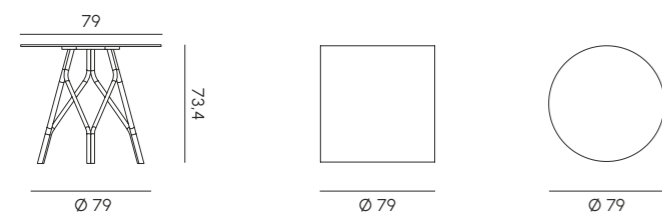

**Tavolo contract 3 razze 69x69 - Ø 69**  
3 spokes contract table 69x69 - Ø 69

**Tavolo contract 4 razze 120x120 - Ø 120**  
4 spokes contract table 120x120 - Ø 120

**Tavolo contract 3 razze 79x79 - Ø 79**  
3 spokes contract table 79x79 - Ø 79