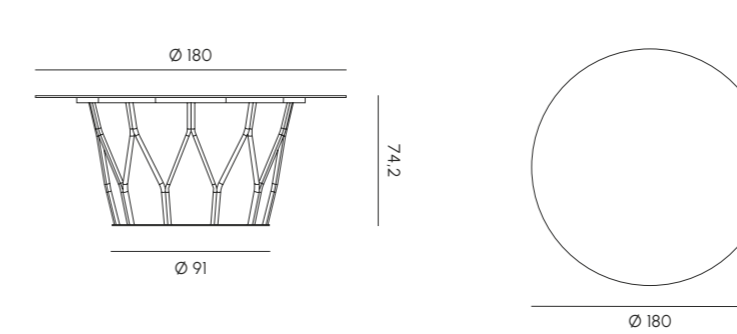

Tavolo da pranzo Ø180 *
Dining table Ø180