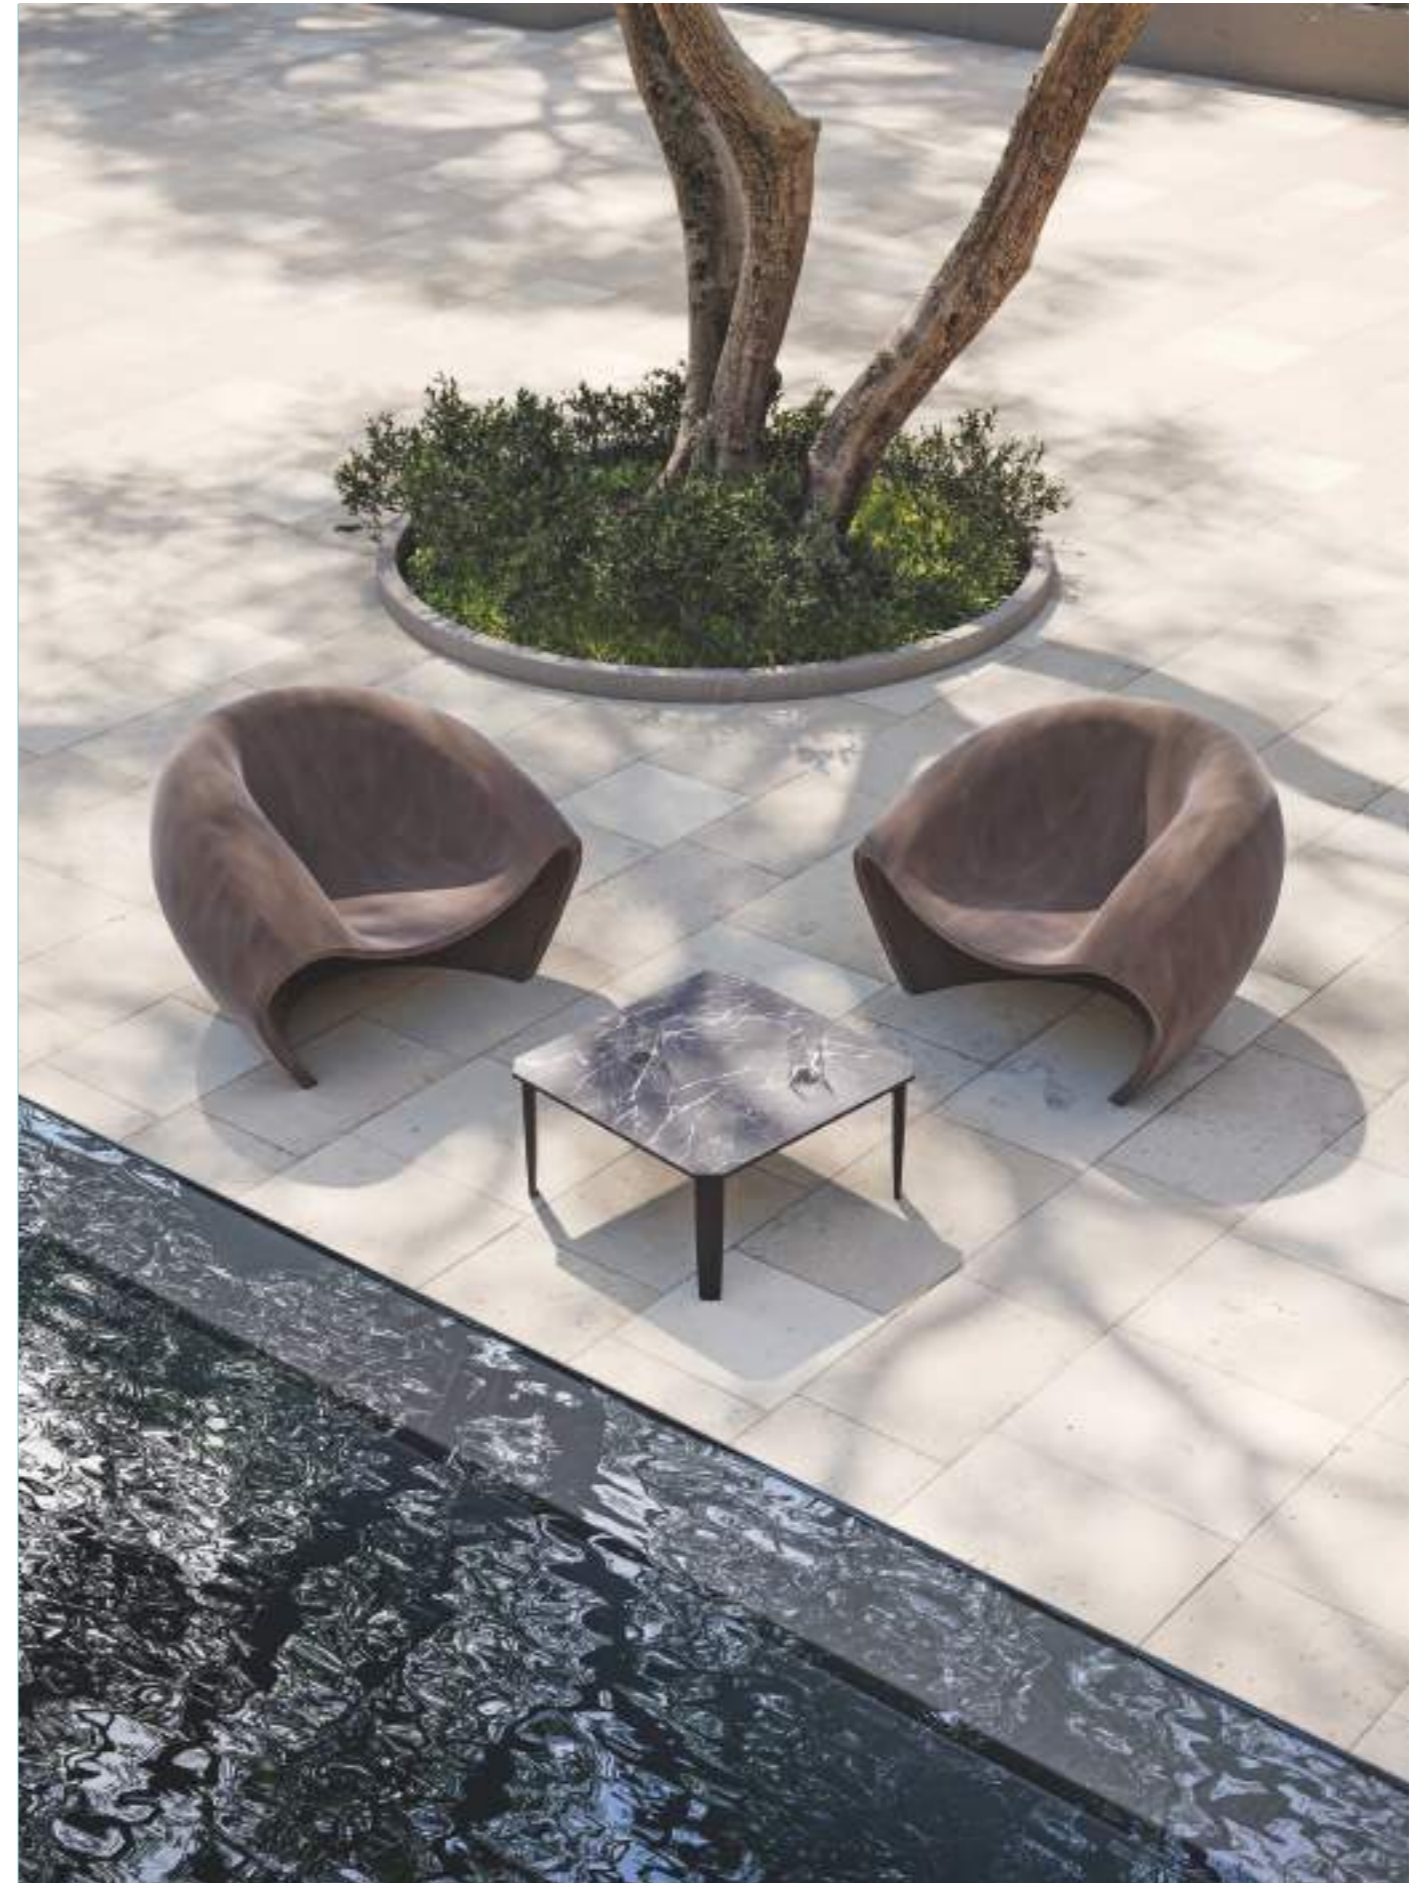

Corda
Rope

Backrest
Push Rope

Backrest
Maja chair

Textilene®

Seat covering
Push Rope -
Maja chair / sunbed

Ecopelle
Eco-leather

Covering
Louis

* Alcuni colori sono disponibili solo per ordini superiori a 6 pz. Si rimanda, pertanto, al listino.
Some colors are available only for orders over 6 pcs. We therefore refer to the price list.