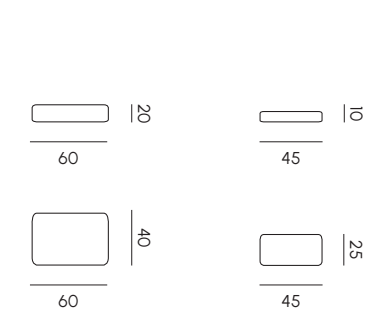

Cuscini
Pillows