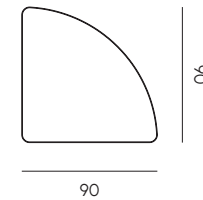

Angolare Corner element