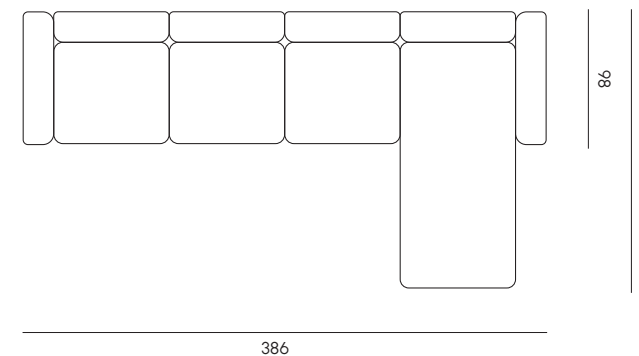

Divano 3 posti con chaise longue
3 seats sofa with chaise longue

Height: cm 66 / 40 seat

Push Collection

Push Collection, disegnata in sinergia da Brogliato Traverso e More Design per MY YOUR, è una gamma completa di prodotti per progettare e vivere il proprio spazio esterno. Completa di divani, lounge, tavoli, sedie, poltrone da pranzo, tavoli contract di diverse dimensioni e lettini è realizzata in alluminio e tessuti per esterno. I suoi punti di forza sono il design distintivo e la qualità dei materiali, per la maggior parte riciclabili, che hanno consentito a Push Collection di vincere il premio A'Design Award & Competition/ Gold Winner 2022

Push Collection, designed in synergy by Brogliato Traverso and More Design for MY YOUR, is a complete range of products to design and live your outdoor space. Complete with sofas, lounges, tables, chairs, dining chairs, contract tables of different sizes and sunbeds is made of aluminum and outdoor fabrics. Its strengths are the distinctive design and quality of materials, mostly recyclable, that have allowed Push Collection to win the A'Design Award & Competition/ Gold Winner 2022.