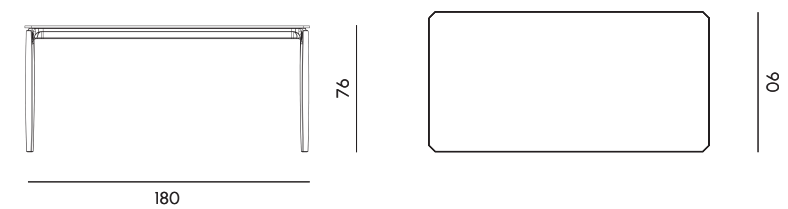

Struttura	Pressofusione ed estrusi di alluminio verniciati a polvere ipossidiche.	Frame	Powder-coated die-cast aluminium and extrusions
Piano	Gres porcellanato	Top	Porcelain stoneware
Piedini	Materiale termoplastico	Feets	Thermo-plastic material
Telo di copertura impermeabile	Poliestere con superficie esterna resinata	Waterproof cove cloth	Polyester with external resin surface

Tavolo da pranzo fisso 90 x 180
Fixed dining table 90 x 180