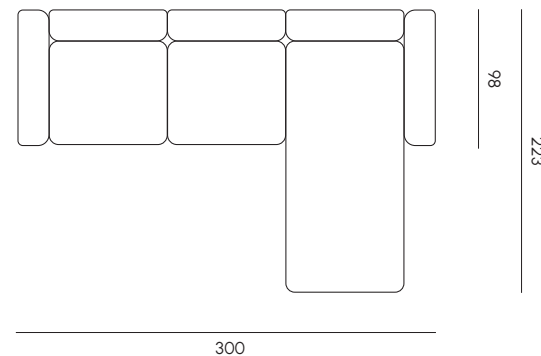

Divano 2 posti con chaise longue
2 seats sofa with chaise longue

Height: cm 66 / 40 seat