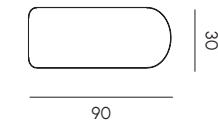

Bracciolo Armrest