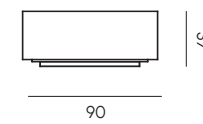

Angolare Corner element