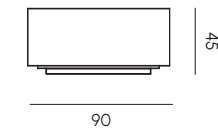

Bracciolo Armrest