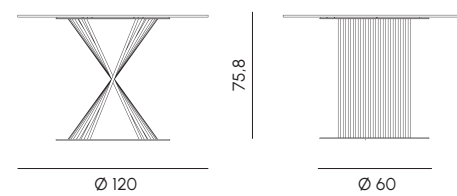

Tavolo da pranzo tondo Ø 120
Round dining table Ø 120