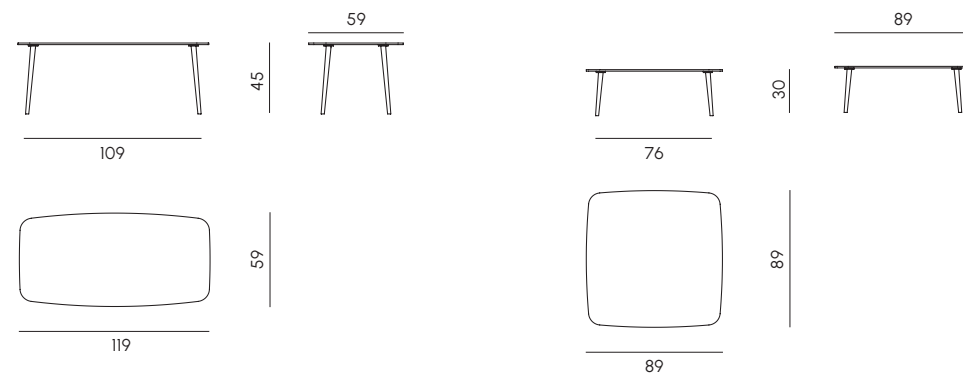

Tavolini Coffee tables

Abbinamenti suggeriti per divani, poltrona, pouf e tavolini Suggested combinations for sofas, armchair, pouf and coffee tables

Structure Aluminium	Top Stoneware	Covering Fabric	Optionals Cushions
 gunmetal 223	 onyx ivory 07	 mambo orange 799	 mambo orange 799
 metallic sand gray 358	 onyx quartz 06	 mambo green 7912	 mambo green 7912
 matt white 222	 onyx honey 05	 mambo gray 793	 mambo gray 793

Struttura base	Alluminio verniciato a polveri	Frame	Powder-coated aluminium
Cinghiatura seduta	Polipropilene	Seat webbing	Polypropylene
Imbottitura	Poliuretano sagomato a densità differenziata	Upholstery	Different density shaped polyurethane
Membrana idrofilica	Tessuto impermeabile e traspirante	Hydrophilic membrane	Waterproof and breathable fabric
Rivestimento	Tessuto idrorepellente per esterni	Cover	Outdoor water-repellent fabric
Cuscini decorativi	Fibra di cotone con fodera in tessuto per esterni	Cushions	Padding in cotton fiber Cover in outdoor fabrics
Telo a copertura impermeabile	Poliestere con superficie resinata	Waterproof cove cloth	Polyester with external resin surface

Le immagini dei materiali e dei colori sono indicative, in quanto possono subire lievi variazioni in stampa.
The materials and colors images serve as a mere indication, as they can vary slightly when printed.