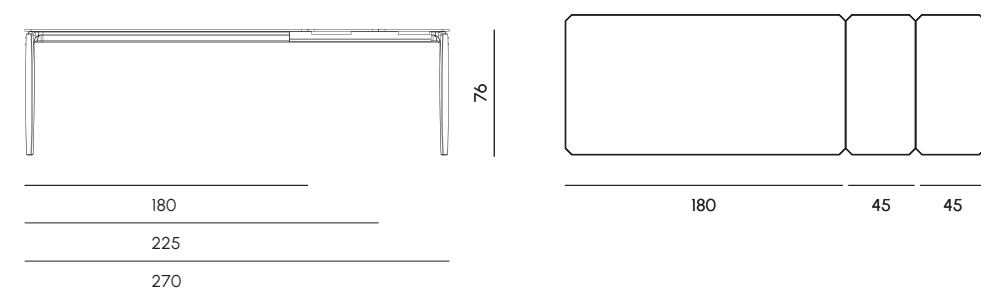

Tavolo da pranzo allungabile 90 x 180
Extendible dining table 90 x 180