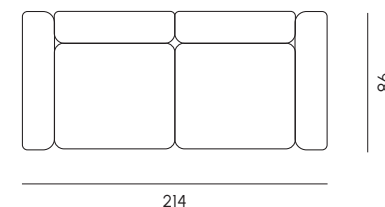

Poltrona
Armchair

Height: 66 / 40 seat

Divano 2 posti
2 seats sofa

Height: 66 / 40 seat

Divano 3 posti
3 seats sofa

Height: cm 66 / 40 seat

Divano 3 posti con allunga
2 seats sofa with extension

Height: cm 66 / 40 seat