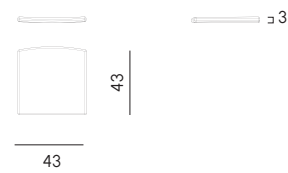

Cuscino per sedia
Chair cushion