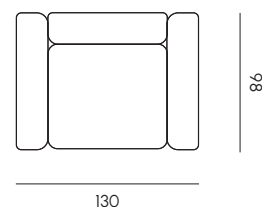

Poltrona
Armchair

Height: 66 / 40 seat

Divano 2 posti
2 seats sofa

Height: 66 / 40 seat

Divano 3 posti
3 seats sofa

Height: cm 66 / 40 seat

Divano 3 posti con allunga
2 seats sofa with extension

Height: cm 66 / 40 seat