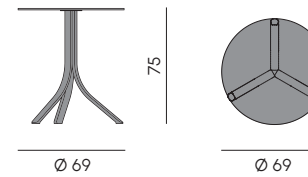

Tavolo contract tondo a 3 razze
3 spokes round contract table