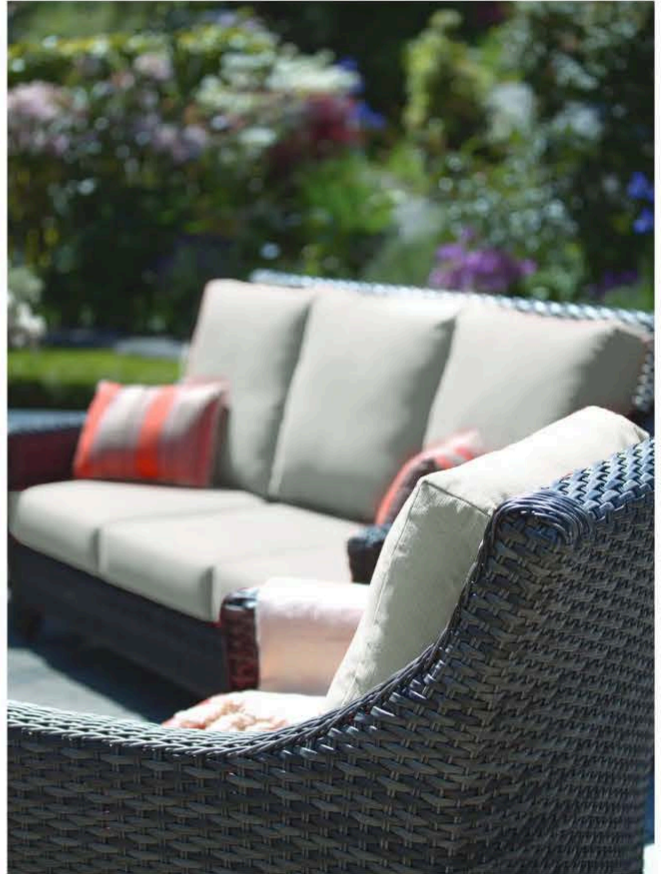

2023-2024 | RESIDENTIAL CATALOGUE

Club Chair
FN57701FOG

Color: Fossil Grey
W32" x D38" x H38"
Weight: 41 LBS
Seat Height*: 18"
Arm Height: 25"

Swivel Gliding Club Chair
FN57790FOG

Color: Fossil Grey
W32" x D38" x H38"
Weight: 44 LBS
Seat Height*: 18"
Arm Height: 25"