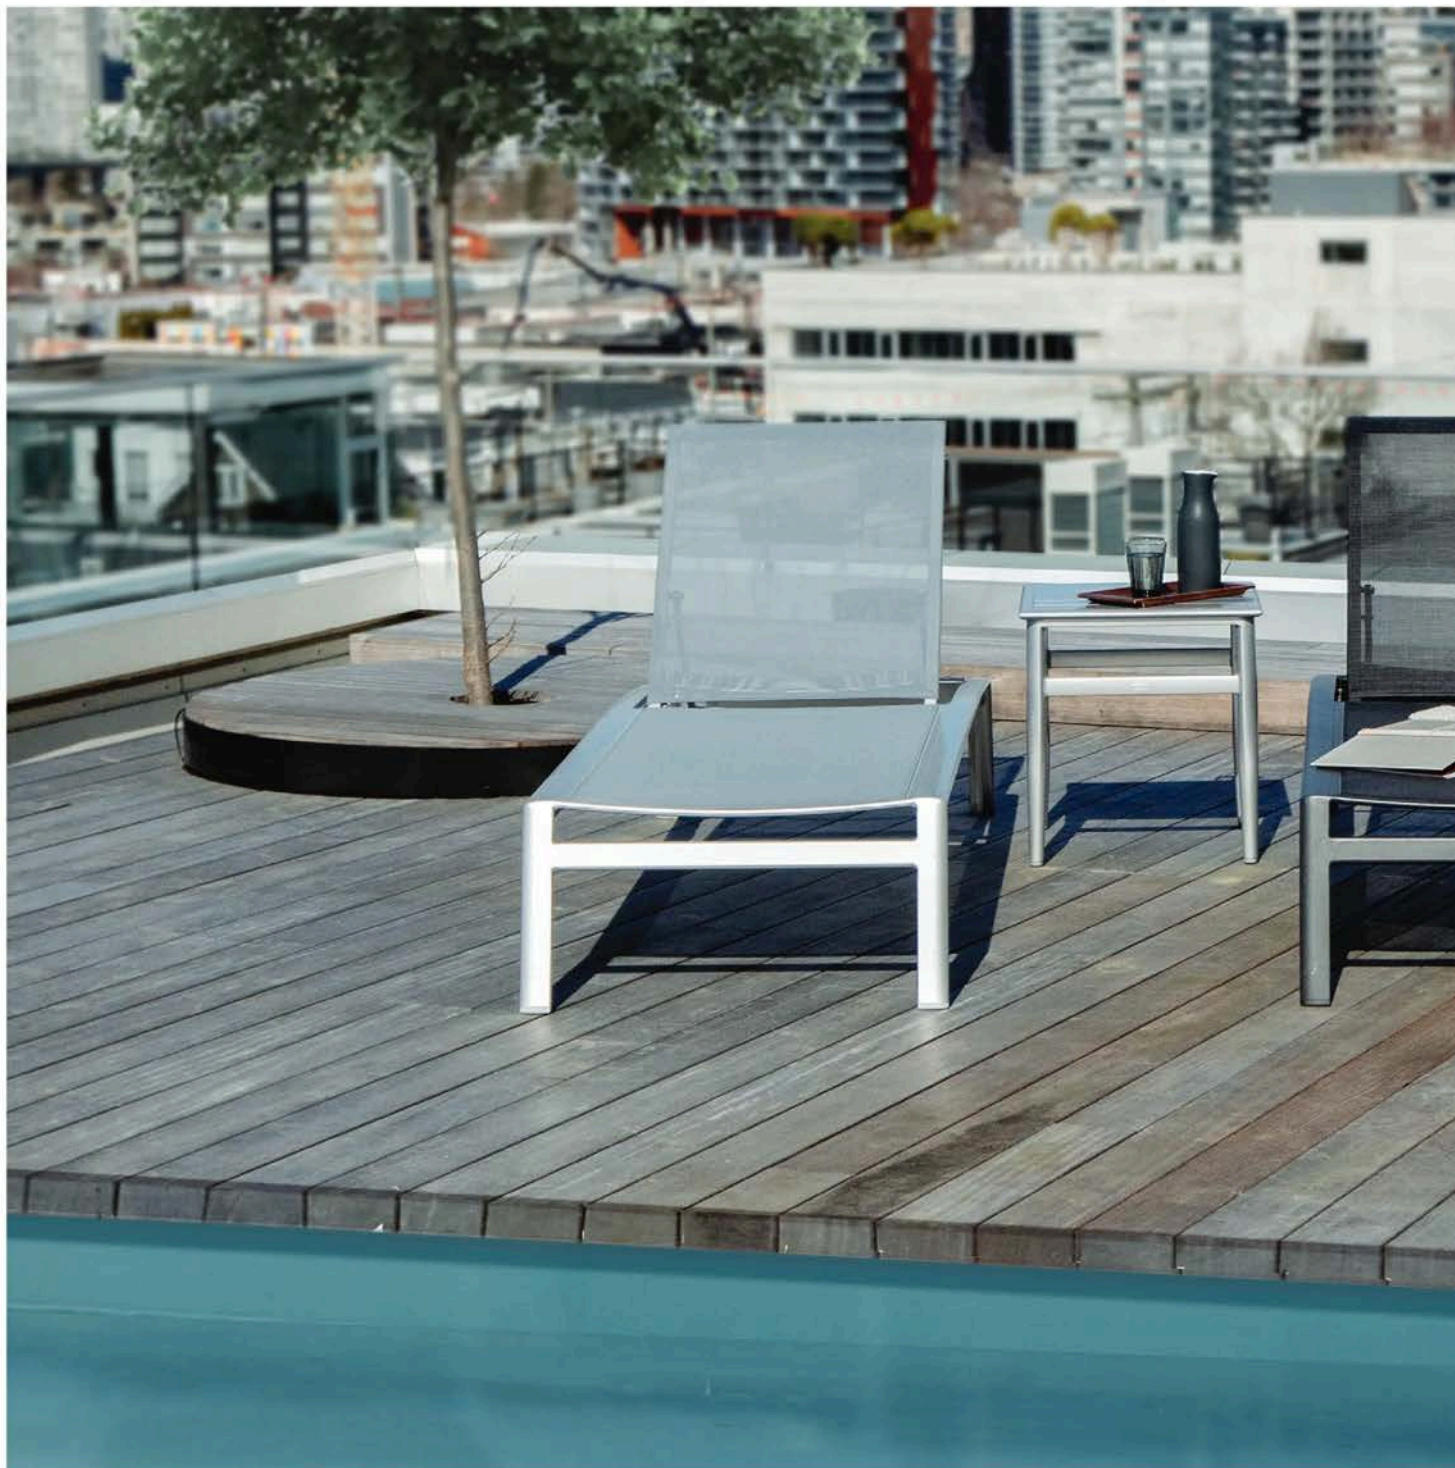

LYON

Lounger