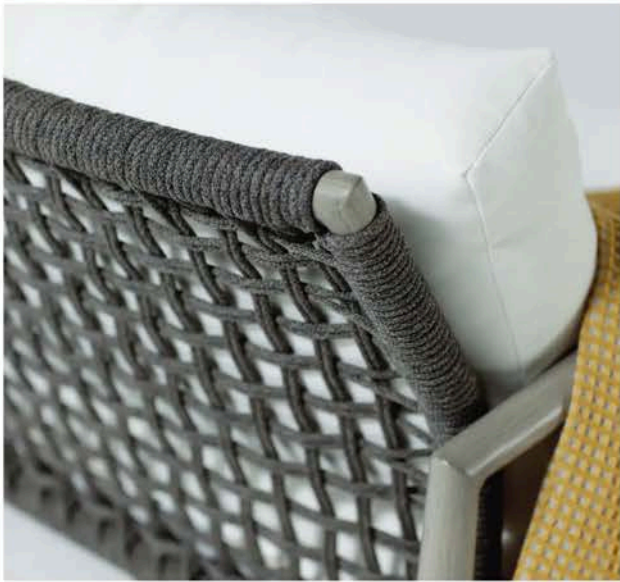

Frame: Aluminum
Finish: Pearl

Frame: DuraRope™
Finish: Cobalt Graphite 5mm

Frame: Aluminum
Finish: Ash Grey
**table top only*

2023-2024 | RESIDENTIAL CATALOGUE

Club Chair
FN58701COG

Color: Cobalt Graphite
W30" x D33" x H29"
Weight: 42 LBS
Seat Height*: 17.25"
Arm Height: 23.75"