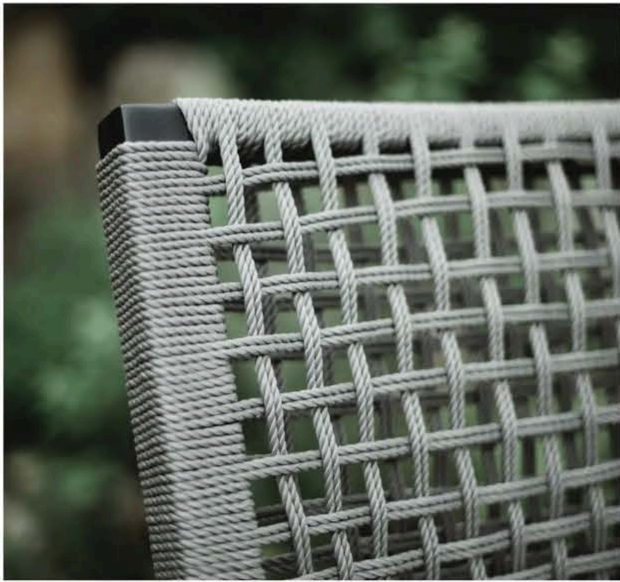

***with cushion**

**Dining can be paired with Limo tables (p244)*

GENVAL

Living • Sectional • Dining • Counter • Bar • Daybed

Frame: Aluminum
Finish: Black

Weave: Durarope™
Finish: Grey

Frame: Aluminum
Finish: Cement
*table tops only