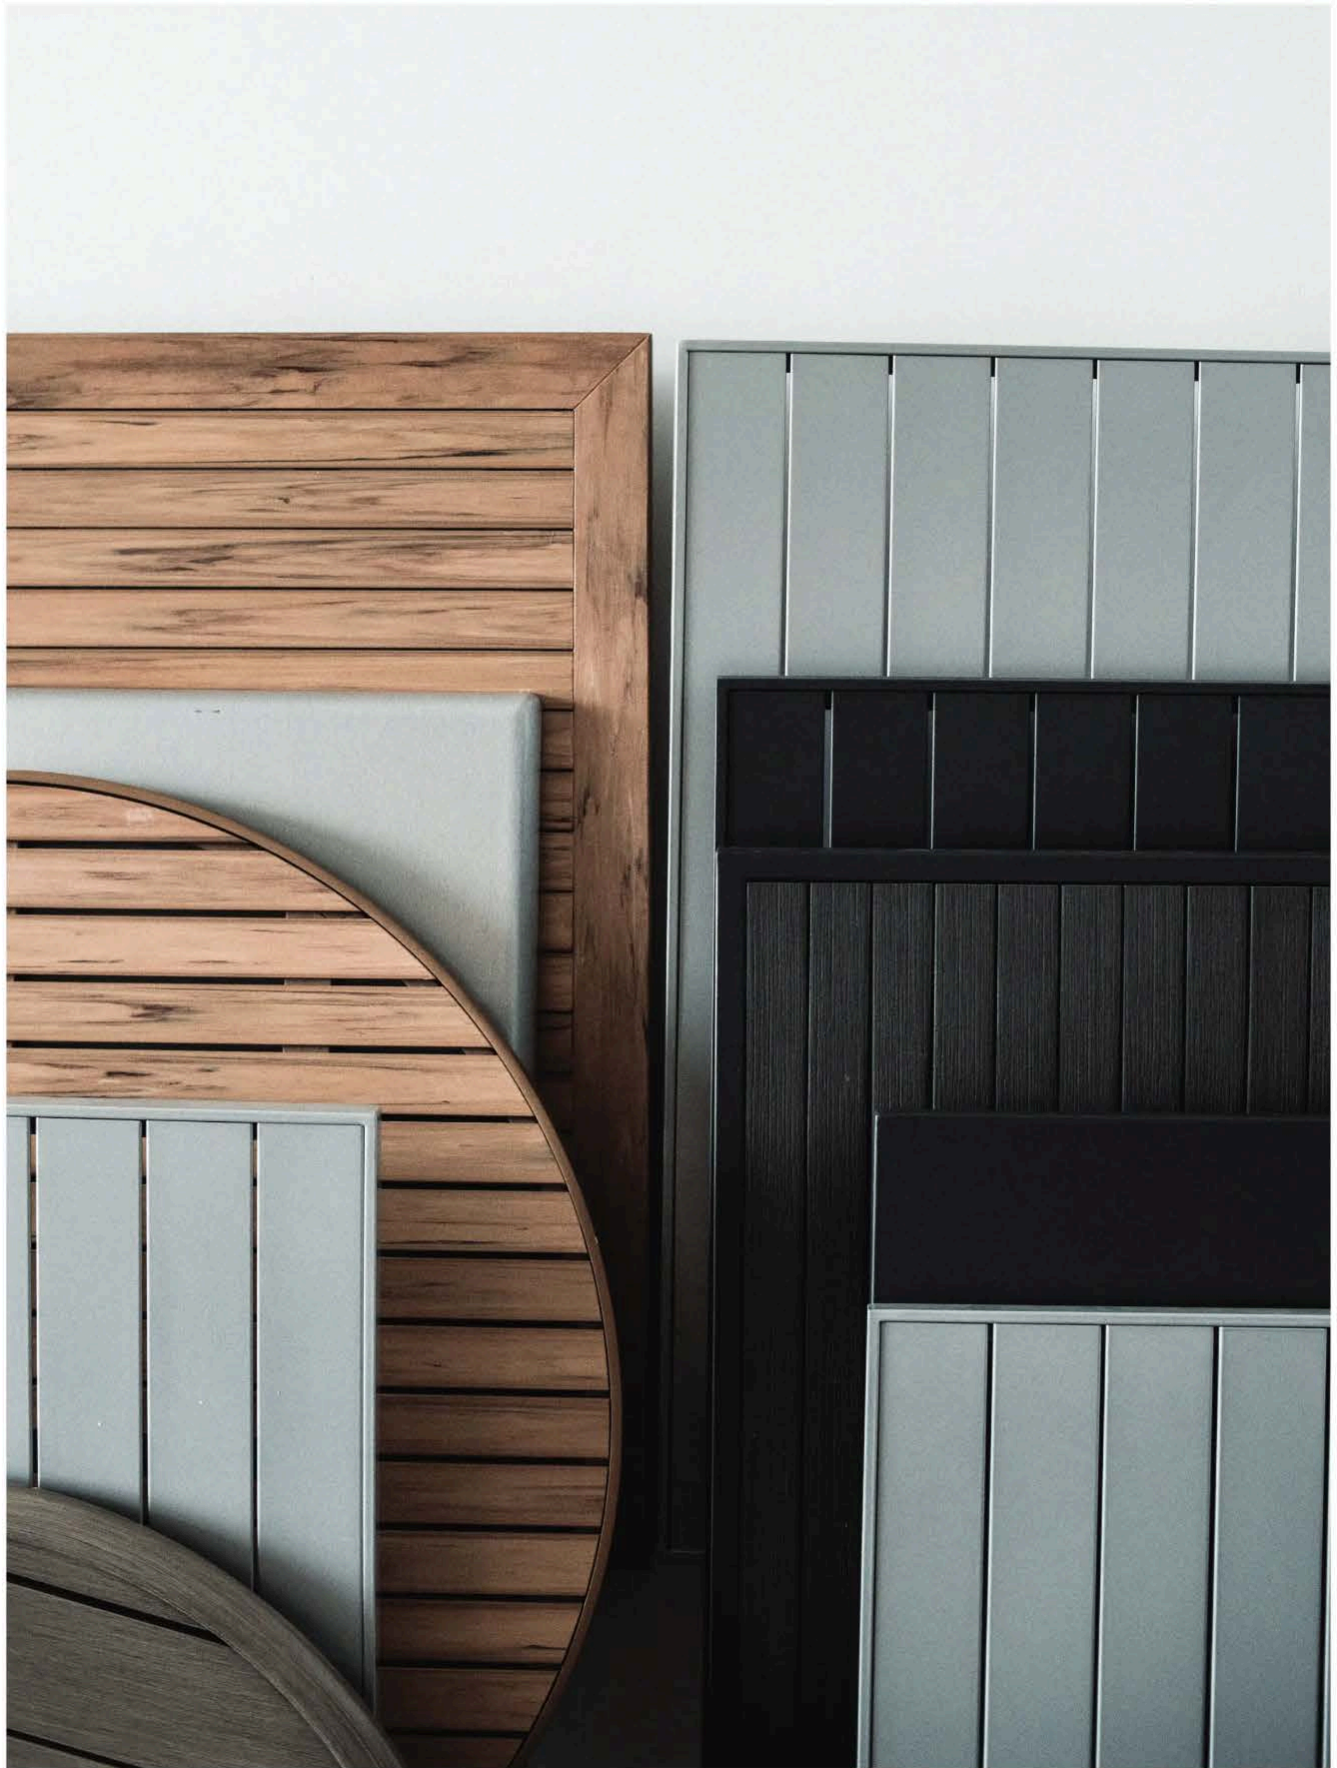

Weight: 159 LBS
Aluminum Leg:
Size: 3.5" x 3.5"
Wall Thickness: 2mm

Knee Clearance
Distance between the legs: 70.5"
From floor to bottom of the table surface: 26"-28"

*As seen with New Roma (p204)

RATANA