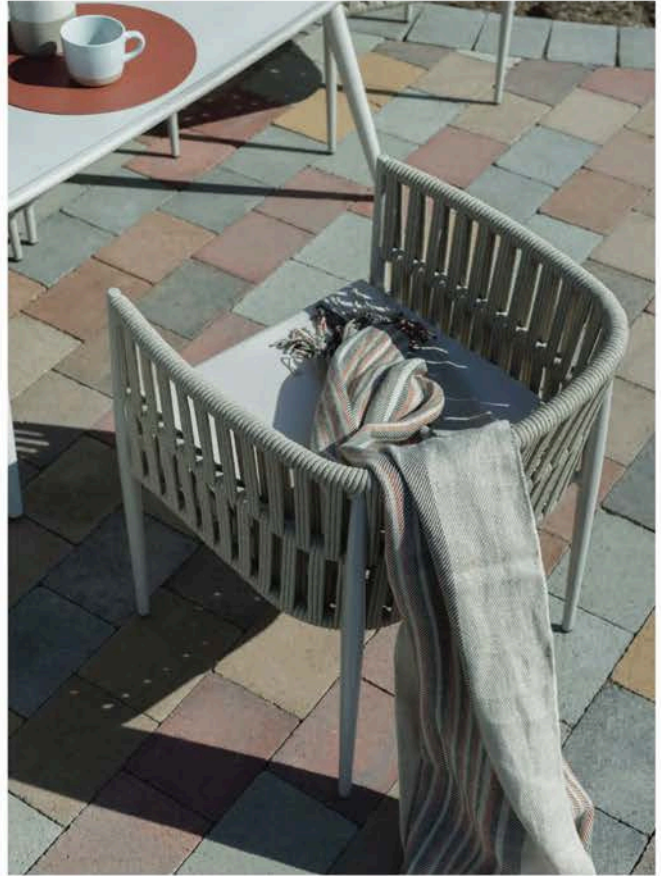

2023-2024 | RESIDENTIAL CATALOGUE