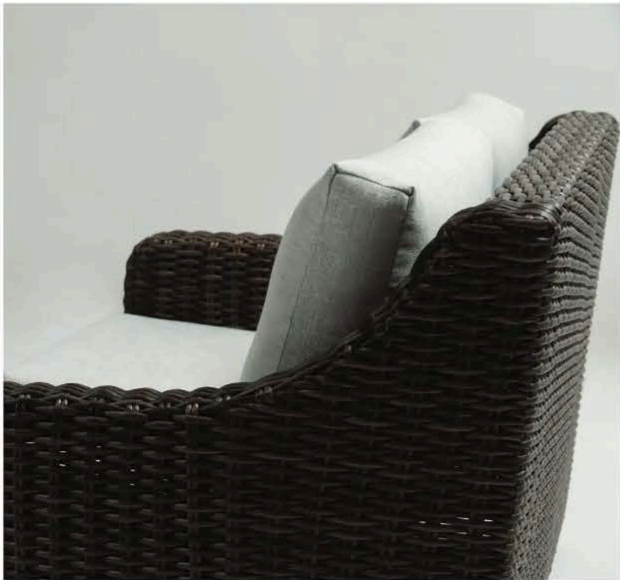

GLENDALE

Living • Dining

Frame: Aluminum
Finish: Hessonite Garnet

Frame: Resin
Finish: Sandstone

**As seen with Canbria Coffee and End Table (P236)*

Club Chair
FN65601SAN **NEW**

Color: Sandstone
W35"xD39"xH34"
Weight: 43 LBS
Seat Height*: 18"
Arm Height: 24"