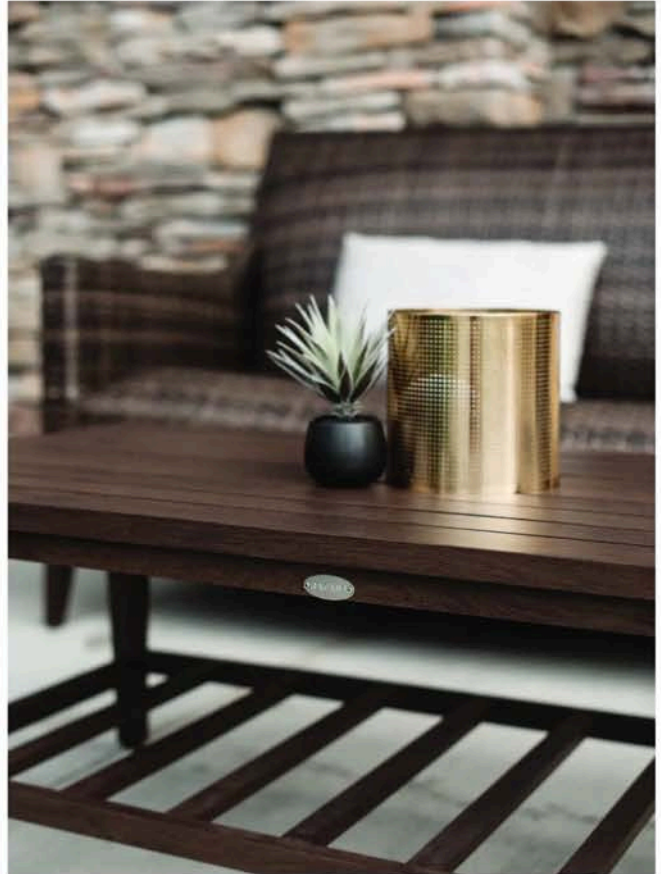

2023-2024 | RESIDENTIAL CATALOGUE